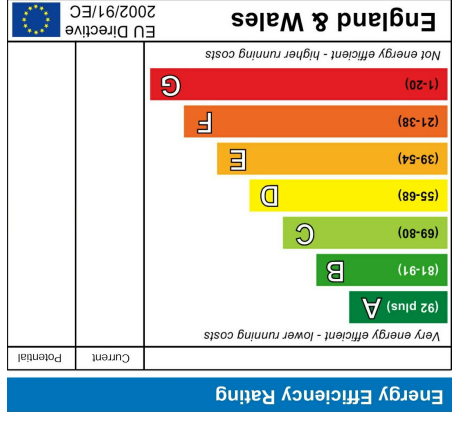

**28 Richmond Road Solihull B92 7RP
Council Tax Band: A**

Please note that all measurements and floor plans are approximate and quoted for general guidance only and whilst every attempt has been made to ensure accuracy, they must not be relied on and do not form part of any contract.